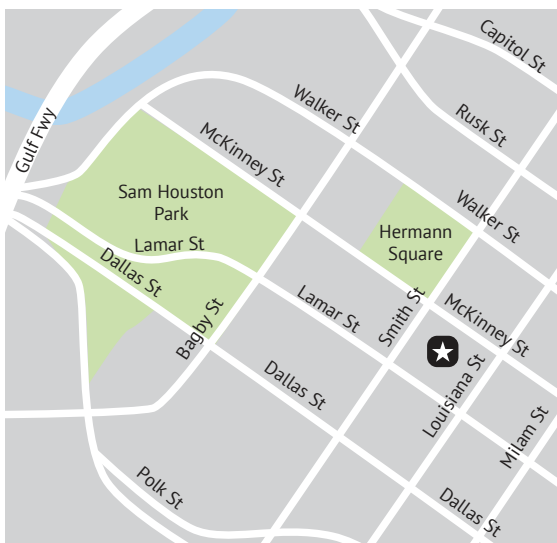

From William P. Hobby Airport: Take Hobby Airport loop to Airport Boulevard. Take I-45 N to Pease Street. Take exit 45 from I-45 N. Continue on Pease Street Drive to Louisiana Street.

From Katy, Texas: Get on I-10 E in Harris County. Follow I-10 E to McKinney Street in Houston. Take exit 47C from I-45 S. Continue on McKinney Street. Take Smith Street to Louisiana Street.

From 1000 Louisiana Street: Get on I-10 W from 1st Street and E Freeway Service Road. Follow I-10 W to McKinney Street. Take exit 47C from I-45 S. Continue on McKinney Street. Take Smith Street to Louisiana Street.

From Sugar Land, Texas: Get on I-69 from US-90 ALT E. Follow I-69 to TX-527 Spur N in Houston. Take the exit toward Richmond Avenue/Downtown via Louisiana Street/University of Saint Thomas from I-69. Drive to Louisiana Street.

From The Woodlands, Texas: Get on I-45 from Lake Woodlands Drive and N Freeway Service Road. Follow I-45 to McKinney Street in Houston. Take exit 47C from I-45. Continue on McKinney Street. Take Smith Street to Louisiana Street.