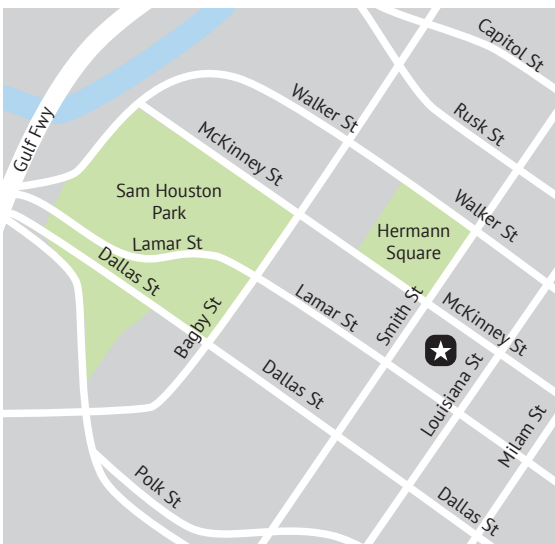

**From William P. Hobby Airport:** Take Hobby Airport loop to Airport Boulevard. Take I-45 N to Pease Street. Take exit 45 from I-45 N. Continue on Pease Street Drive to Louisiana Street.

**From Katy, Texas:** Get on I-10 E in Harris County. Follow I-10 E to McKinney Street in Houston. Take exit 47C from I-45 S. Continue on McKinney Street. Take Smith Street to Louisiana Street.

**From 1000 Louisiana Street:** Get on I-10 W from 1st Street and E Freeway Service Road. Follow I-10 W to McKinney Street. Take exit 47C from I-45 S. Continue on McKinney Street. Take Smith Street to Louisiana Street.

**From Sugar Land, Texas:** Get on I-69 from US-90 ALT E. Follow I-69 to TX-527 Spur N in Houston. Take the exit toward Richmond Avenue/Downtown via Louisiana Street/University of Saint Thomas from I-69. Drive to Louisiana Street.

**From The Woodlands, Texas:** Get on I-45 from Lake Woodlands Drive and N Freeway Service Road. Follow I-45 to McKinney Street in Houston. Take exit 47C from I-45. Continue on McKinney Street. Take Smith Street to Louisiana Street.